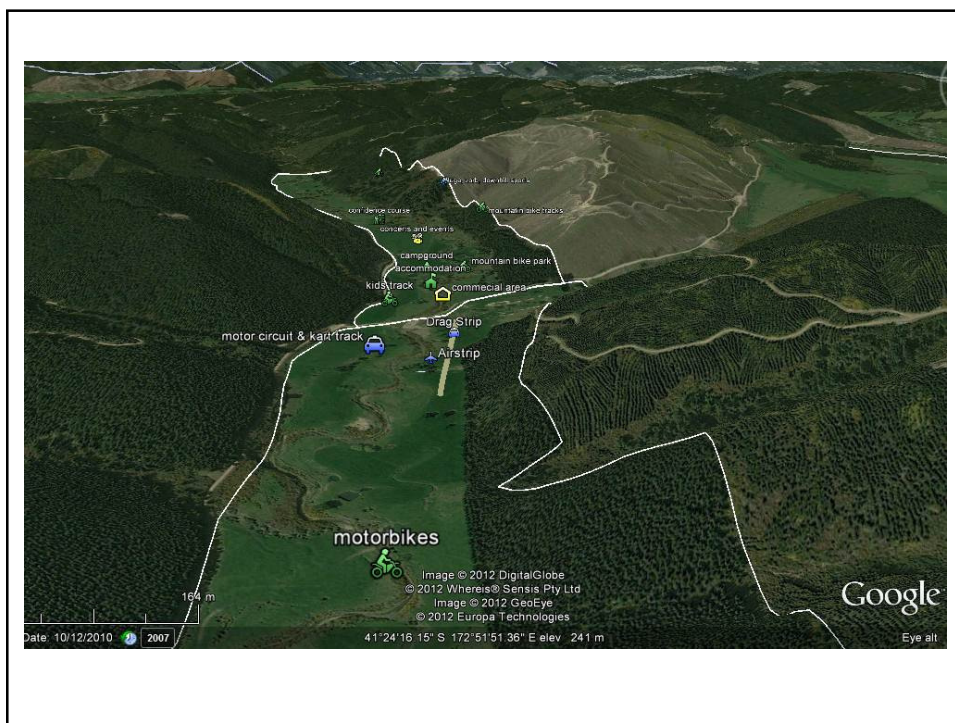

Closest Resident Opposing Submitters

Closest Resident Opposing Submitters

Closest Resident Opposing Submitters

Closest Resident Opposing Submitters

Stanley Brook overlay – Ruapuna, Christchurch

Stanley Brook overlay – Hagley Park, Christchurch

Stanley Brook overlay – Richmond

Site Overview

Motorsport Precinct