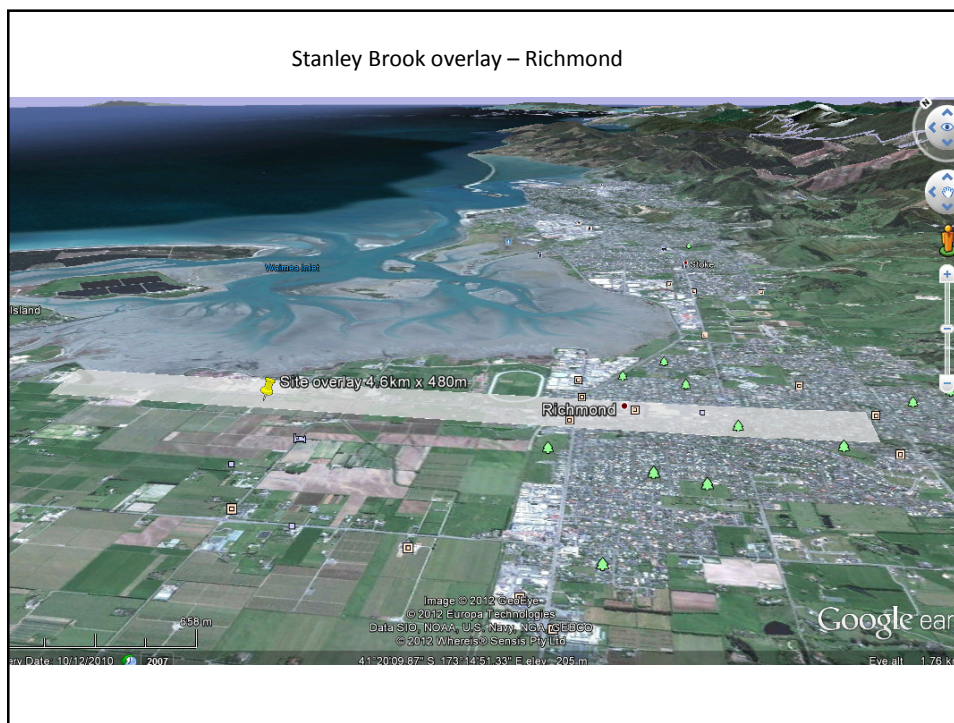

Closest Resident Opposing Submitters

Closest Resident Opposing Submitters

Closest Resident Opposing Submitters

Closest Resident Opposing Submitters

Stanley Brook overlay – Ruapuna, Christchurch

Stanley Brook overlay – Hagley Park, Christchurch

Stanley Brook overlay – Richmond

Site Overview

Motorsport Precinct